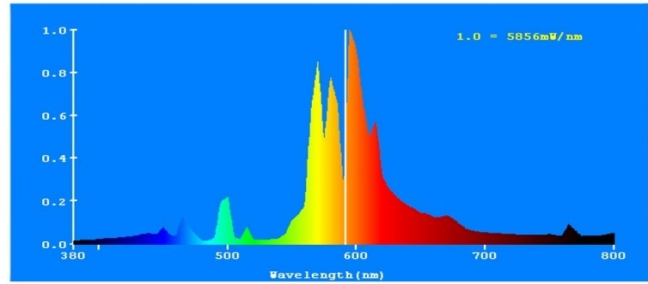

IGNITOR REQUIREMENTS		
	Unit	Parameter
Minimum pulse height	V	2500
Maximum pulse height	V	4000
Minimum pulse width	µsec	1.5
Pulse frequency	per half cycle	1

PHYSICAL DATA		
	Unit	Parameter
Length	mm	390
Bulb diameter	mm	64
Maximum bulb temperature	°C	400
Maximum base temperature	°C	250
Base designation		E39
Bulb designation		T64
Bulb material		borosilicate
Arc tube material		quartz
Bulb finish		clear
Burning Position		Universal

Warning

Risk of electric shock:

Be sure to turn electrical power off before inserting, removing or cleaning the lamp.

Risk of fire:

Never use lamps in close proximity to flammable items such as: combustible materials or paper. Always operate lamps in enclosed areas.

Always operate lamps at proper current or voltage. Failure to do so may cause the lamp to leak or burst.

Risk of burn:

Allow up to 10 minutes after lamp is off before handling. Failure to do so may cause burns.

Do not operate lamps with any physical damage. This could cause the lamp to burst!

Lamps should be affixed securely into the socket to reduce loosening due to vibrations.

Caution:

Do not look at operating lamps directly. This can cause eye injury.

The lamp manufacturer will not be responsible for property damage, personal damage or personal injury from lamps used in non-certified equipment.

This lamp contains mercury

Manage in accordance with disposal regulations. Please Recycle.